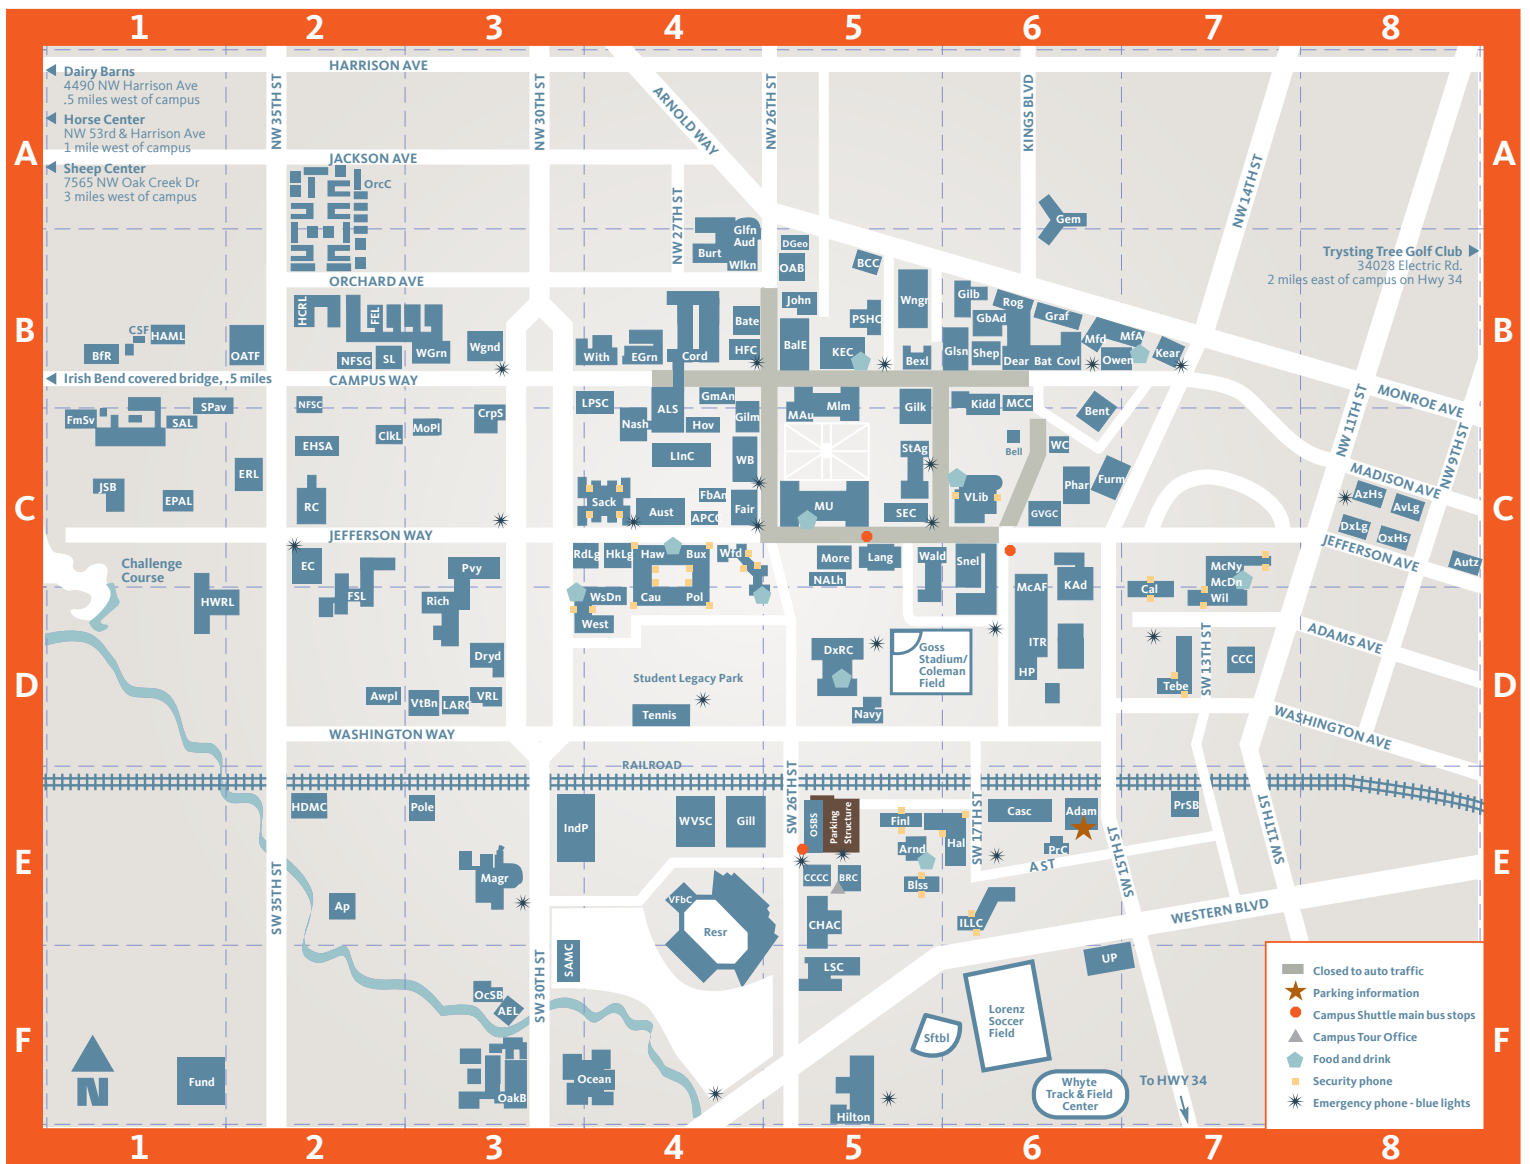

Adams Hall.....Adam.....E6
Advanced Wood Products Lab.....Awpl.....D2
Aero Engineering Lab.....AEL.....F3
Agricultural and Life Sciences Building.....ALS.....B4
Apiary Complex.....Ap.....C4
Arnold Dining Center.....Arnd.....E5
Asian and Pacific Cultural Center.....APCC.....C4
Austin Hall.....Austin.....C4
Autzen House.....Autz.....C8
Avery Lodge.....AvLg.....C8
Azalea House.....AzHS.....C8
Ballard Extension Hall.....BalE.....B5
Batcheller Hall.....Bat.....B6
Bates Hall.....Bate.....B4
Beef Research.....BFR.....B1
Bell Tower.....Bell.....C6
Benton Hall.....Bent.....C6
Beth Ray Center for Academic Support.....BRC.....E5
Bexell Hall.....Bexl.....B5
Bloss Hall.....Blss.....E5
Burt Hall.....Burt.....B4
Buxton Hall.....Bux.....C4
Callahan Hall.....Cal.....C7
Cascade Hall.....Casc.....E6
Cauthorn Hall.....Cau.....D4
Central Receiving and Delivery.....PrSB.....E7
Centro Cultural César Chávez.....CCCC.....E5
CH2M HILL Alumni Center...CHAC.....E5
Child Care Center.....CCC.....D7
Clark Laboratory.....ClkL.....C2
Climbing Center.....DxRC.....D5
Coleman Field.....CSF.....B1
Commodity Storage Facility.....CSF.....B1
Cordley Hall.....Cord.....B4
Covell Hall.....Covl.....B6
Crop Science Building.....CpS.....C3

Dawes House.....DGeo.....B5
Dearborn Hall.....Dear.....B6
Dixon Lodge.....DxLg.....C8
Dixon Recreation Center.....DxRC.....D5
Dryden Hall.....Dryd.....D3
Energy Center.....EC.....C2
Environmental Health and Safety Annex.....EHSA.....C2
EPA Environmental Research Lab.....ERL.....C2
EPA Laboratory.....EPAL.....C1
Fairbanks Annex.....FbAn.....C4
Fairbanks Hall.....Fair.....C4
Farm Services.....FmSv.....C1
Finley Hall.....Finl.....E5
Forest Sciences Lab.....FSL.....D2
Furman Hall.....Furm.....C6
The Gem.....Gem.....B6
Gilbert Addition.....GbAd.....B6
Gilbert Hall.....Gib.....B6
Gillfillan Auditorium.....Gifn Aud.....B4
Gilk Hall.....Gilk.....C5
Gill Coliseum.....Gill.....E4
Gilmore Annex.....GmAn.....B4
Gilmore Hall.....Gilm.....B4
Gladys Valley Gymnastics Center.....GVGC.....C6
Gleeson Hall.....Glsn.....B6
Goss Stadium.....D6
Graf Hall.....Graf.....B6
Greenhouse East.....EGrn.....B4
Greenhouse West.....WGrn.....B3
Hallie Ford Center.....HFC.....B4
Halsell Hall.....Hal.....E6
Hawley Hall.....Haw.....C4
Heating Plant.....HP.....D6
Heckart Lodge.....HkLg.....C4
Hilton Garden Inn.....Hilton.....F5
Hinsdale Wave Research Lab.....HWRL.....D1